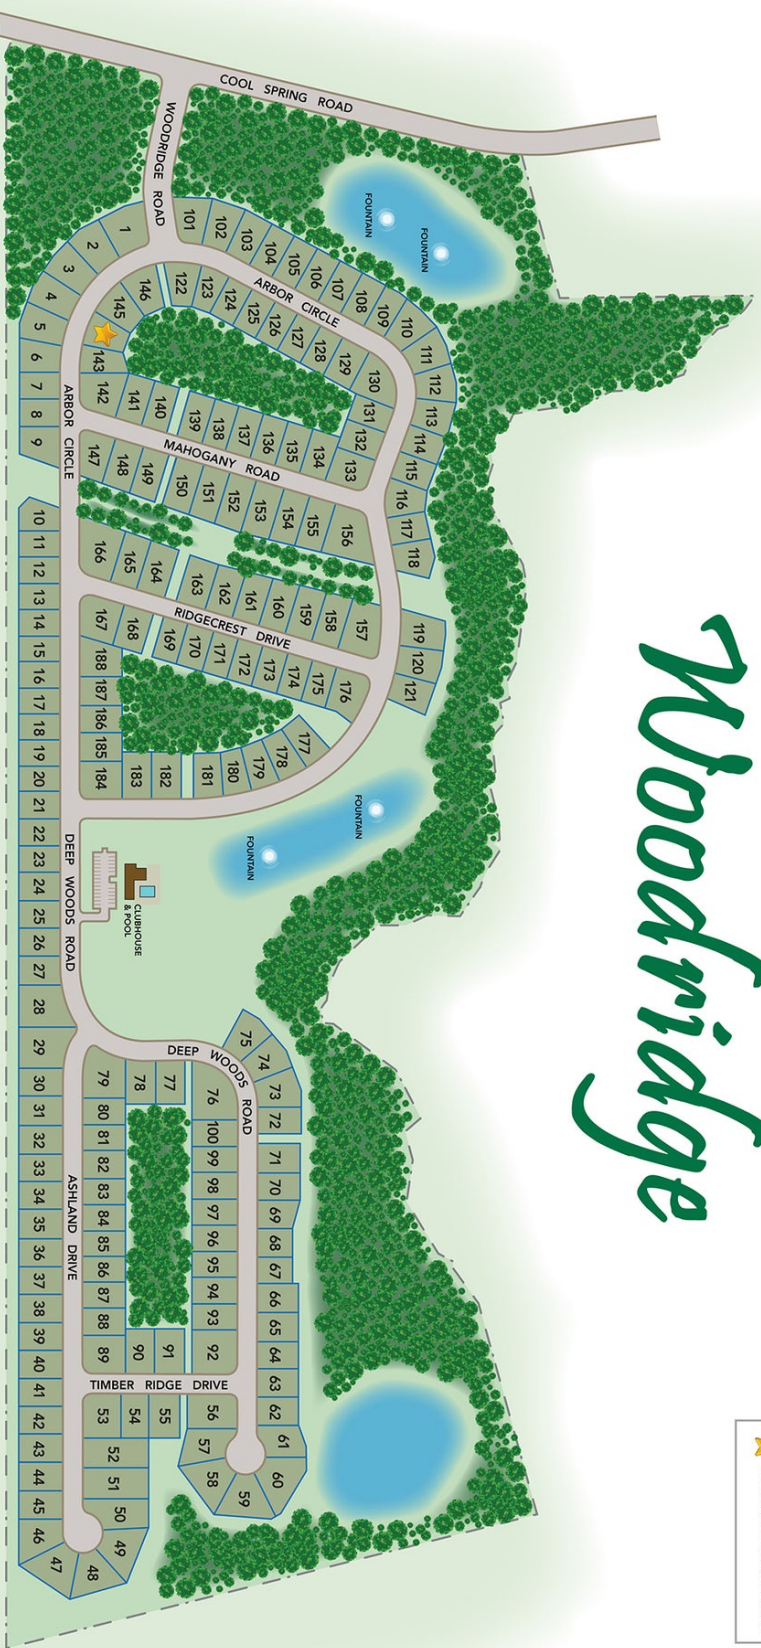

Woodridge

22522 Arbor Circle, Milton, DE 19968

- 188 Wooded Homesites
- Community Clubhouse
- Easy Access to Routes 1, 5 & 9
- Cape Henlopen School District

Woodridge is a peaceful new home community in a rare wooded setting minutes from the Beach and Bay, featuring 188 homesites. Enjoy the tranquility of home, and still take advantage of all that Delaware beach life has to offer close to main routes. The clubhouse facility includes a Fitness Center, an outdoor pool, entertaining areas and much more.

From Route 1: Take Route 9/DE 404 West. Follow 4.6 miles. Make a left on Cool Springs Road. Drive 4 miles to Woodridge on your left.

sales@insightde.com
302-956-9337

Features, homes and pricing are subject to change without previous notice. Home designs are artist renderings and some homes offered may have design differences.

Prices good through 3/13/2025

www.itsjustabetterhouse.com

Woodridge

22522 Arbor Circle, Milton, DE 19968

MOVE-IN READY
22522 Arbor Circle (WO144)
\$599,900
1,781 Sq. Ft.
3 BR | 2 BA | 1 STORY

sales@insightde.com
302-956-9337

Woodridge

 Decorated Model Home

WOODRIDGE SITE PLAN

All site plans, community maps and computer generated or enhanced depictions shown are conceptual in nature, which may not accurately represent the actual condition of the item(s) being represented and are subject to change without notice. All buying decisions should be based on visiting and viewing the physical homesite.