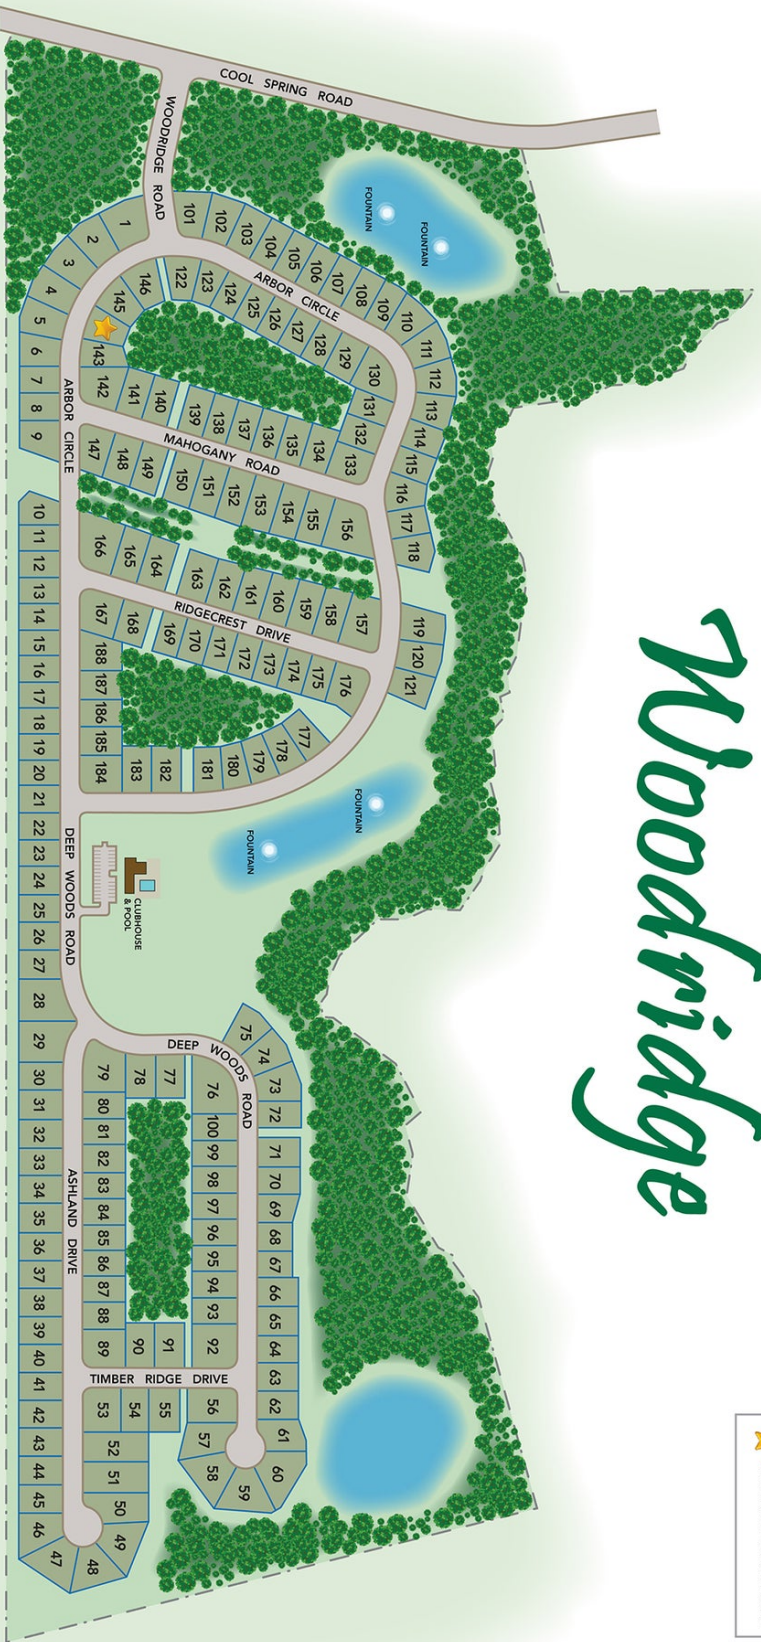

Woodridge

22522 Arbor Circle, Milton, DE 19968

- 188 Wooded Homesites
- Community Clubhouse
- Easy Access to Routes 1, 5 & 9
- Cape Henlopen School District

Woodridge is a peaceful new home community in a rare wooded setting minutes from the Beach and Bay, featuring 188 homesites. Enjoy the tranquility of home, and still take advantage of all that Delaware beach life has to offer close to main routes. The clubhouse facility includes a Fitness Center, an outdoor pool, entertaining areas and much more.

From Route 1: Take Route 9/DE 404 West. Follow 4.6 miles. Make a left on Cool Springs Road. Drive 4 miles to Woodridge on your left.

sales@insightde.com
302-956-9337

Features, homes and pricing are subject to change without previous notice. Home designs are artist renderings and some homes offered may have design differences.

Prices good through 1/28/2025

www.itsjustabetterhouse.com

Woodridge

22522 Arbor Circle, Milton, DE 19968

MOVE-IN READY
22522 Arbor Circle (WO144)
\$599,900
1,781 Sq. Ft.
3 BR | 2 BA | 1 STORY

sales@insightde.com
302-956-9337

Woodridge

 Decorated Model Home

WOODRIDGE SITE PLAN

All site plans, community maps and computer generated or enhanced depictions shown are conceptual in nature, which may not accurately represent the actual condition of the item(s) being represented and are subject to change without notice. All buying decisions should be based on visiting and viewing the physical homesite.