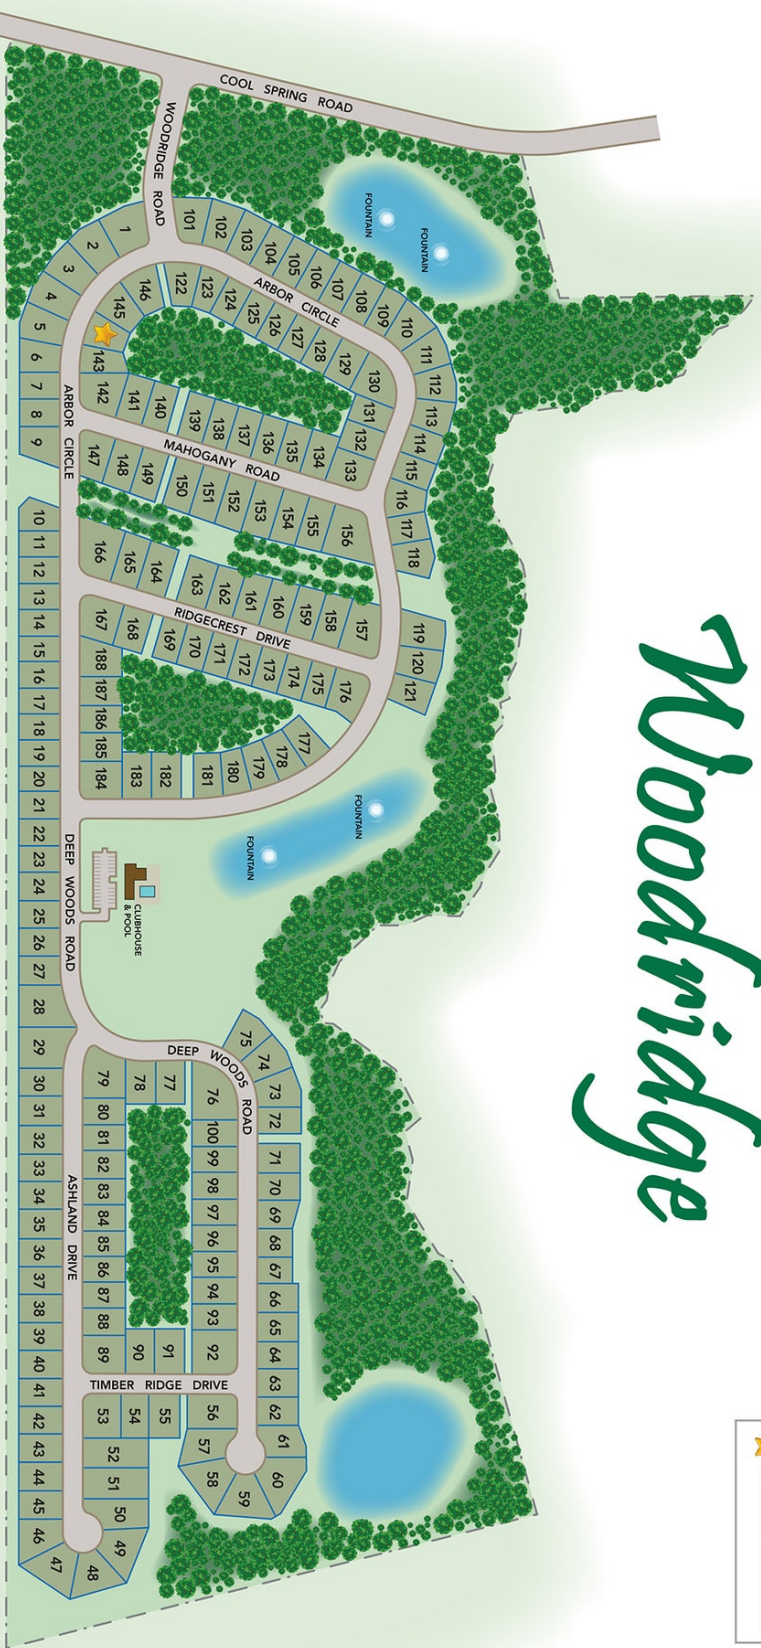

Woodridge

22522 Arbor Circle, Milton, DE 19968

- 188 Wooded Homesites
- Community Clubhouse
- Easy Access to Routes 1, 5 & 9
- Cape Henlopen School District

Woodridge is a peaceful new home community in a rare wooded setting minutes from the Beach and Bay, featuring 188 homesites. Enjoy the tranquility of home, and still take advantage of all that Delaware beach life has to offer close to main routes. The clubhouse facility includes a Fitness Center, an outdoor pool, entertaining areas and much more.

From Route 1: Take Route 9/DE 404 West. Follow 4.6 miles. Make a left on Cool Springs Road. Drive 4 miles to Woodridge on your left.

sales@insightde.com
302-956-9337

Features, homes and pricing are subject to change without previous notice. Home designs are artist renderings and some homes offered may have design differences.

Prices good through 12/21/2024

www.itsjustabetterhouse.com

Woodridge

22522 Arbor Circle, Milton, DE 19968

MOVE-IN READY
22522 Arbor Circle (WO144)
\$599,900
1,781 Sq. Ft.
3 BR | 2 BA | 1 STORY

sales@insightde.com
302-956-9337

Woodridge

 Decorated Model Home

WOODRIDGE SITE PLAN

All site plans, community maps and computer generated or enhanced depictions shown are conceptual in nature, which may not accurately represent the actual condition of the item(s) being represented and are subject to change without notice. All buying decisions should be based on visiting and viewing the physical homesite.