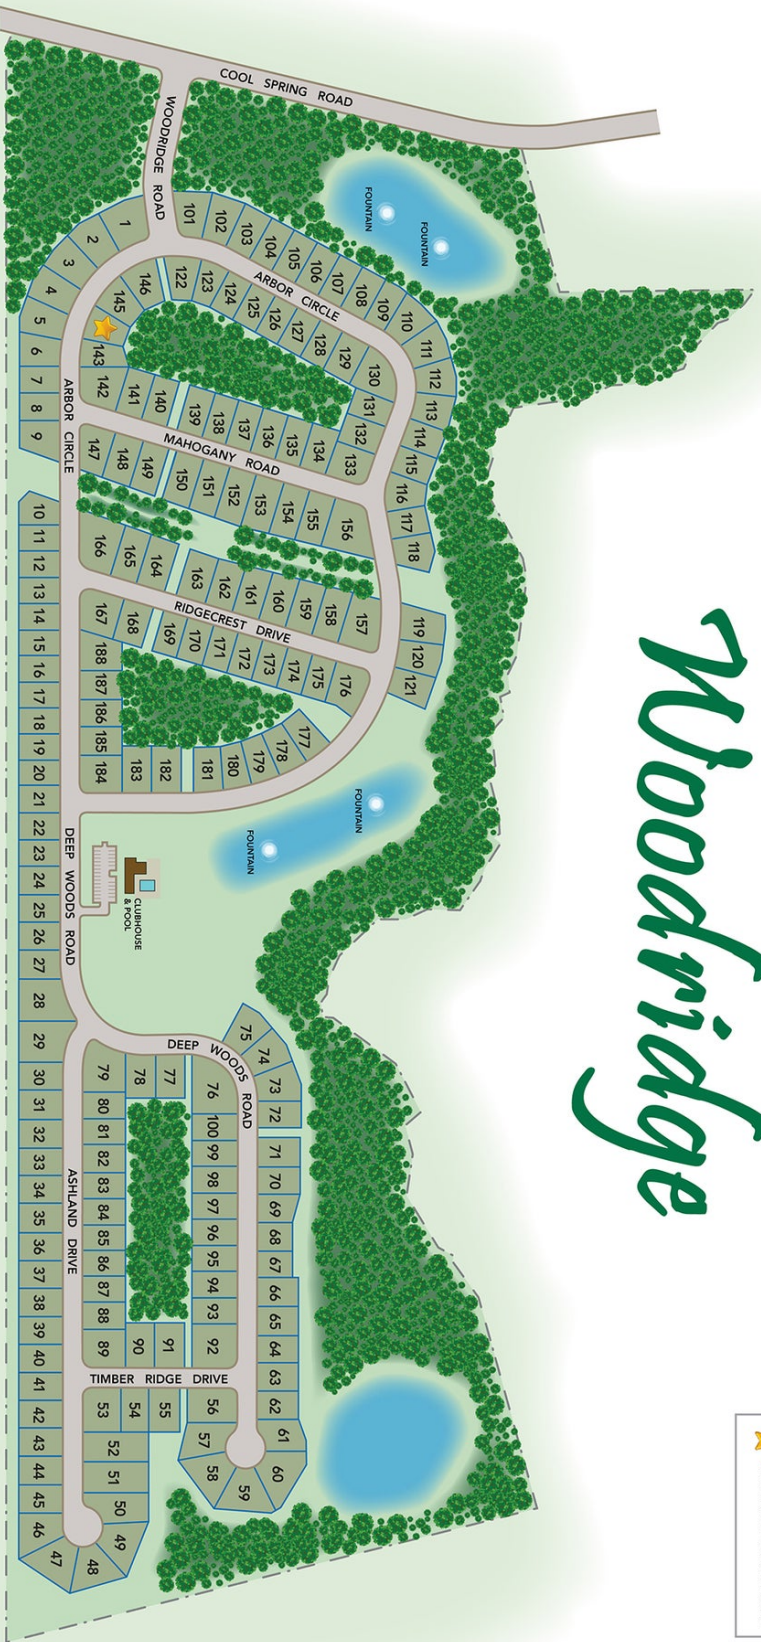

Woodridge

22522 Arbor Circle, Milton, DE 19968

- 188 Wooded Homesites
- Community Clubhouse
- Easy Access to Routes 1, 5 & 9
- Cape Henlopen School District

Woodridge is a peaceful new home community in a rare wooded setting minutes from the Beach and Bay, featuring 188 homesites. Enjoy the tranquility of home, and still take advantage of all that Delaware beach life has to offer close to main routes. The clubhouse facility includes a Fitness Center, an outdoor pool, entertaining areas and much more.

From Route 1: Take Route 9/DE 404 West. Follow 4.6 miles. Make a left on Cool Springs Road. Drive 4 miles to Woodridge on your left.

sales@insightde.com
302-956-9337

Features, homes and pricing are subject to change without previous notice. Home designs are artist renderings and some homes offered may have design differences.

Prices good through 1/21/2025

www.itsjustabetterhouse.com

Woodridge

22522 Arbor Circle, Milton, DE 19968

MOVE-IN READY
22522 Arbor Circle (WO144)
\$599,900
1,781 Sq. Ft.
3 BR | 2 BA | 1 STORY

sales@insightde.com
302-956-9337

Woodridge

 Decorated Model Home

WOODRIDGE SITE PLAN

All site plans, community maps and computer generated or enhanced depictions shown are conceptual in nature, which may not accurately represent the actual condition of the item(s) being represented and are subject to change without notice. All buying decisions should be based on visiting and viewing the physical homesite.